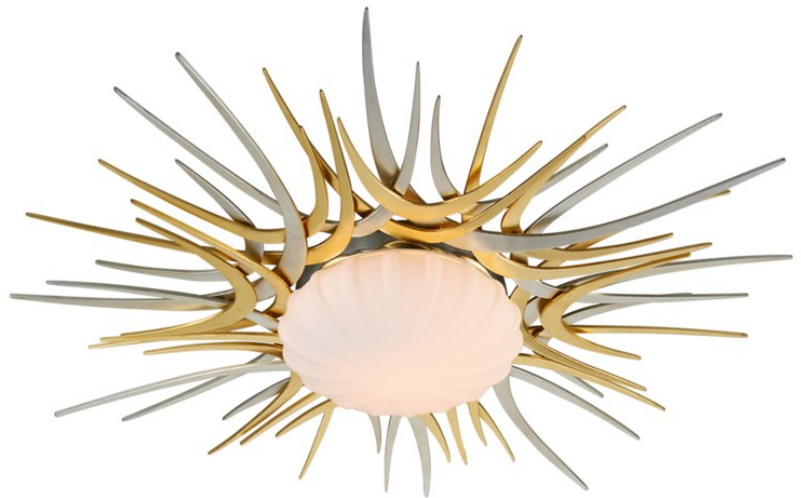

HELIOS

224-32-GL/SL

FINISHES

GOLD AND SILVER LEAF (GOLD AND SILVER LEAF)

DIMENSIONS

Height 6.25"

Width/Diameter 38.00"

Length "

Minimum Height "

Maximum Height "

Canopy/Backplate "

Hanging Type

Weight 18.70lb

GLASS/SHADES

Material

Attachment

Color

LAMPING/ELECTRICAL

Bulb 1

Quantity 1

Bulb Included No

Socket Integrated LED

Wattage 15w

Voltage 120V

CRI 90

Color Temp. 3000k

Lumens 715

Title 24 No

Field Serviceable No

SHIPPING

Carton 1 45" x 45" x 20"

Carton 1 Weight 51lb

Shipping Method Truck Only