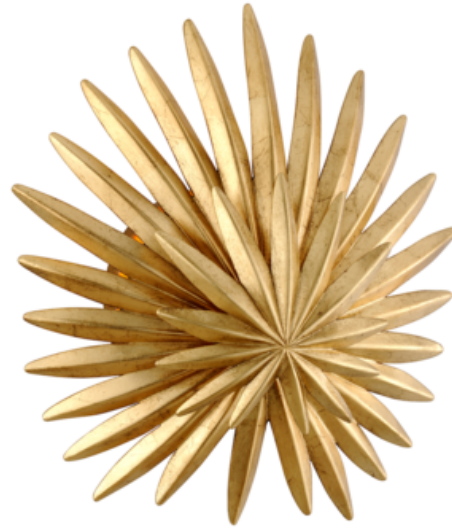

Savvy

Product ID **309-11**

DIMENSIONAL INFORMATION

Height	12.75"
ADA Compliant	No
Hanging Type	-
Canopy/Backplate	5.38" D
Width	12.25"
Extension	4.75"
Top To Center	7.00"
Weight	2.20lb.

SHIPPING INFORMATION

Vintage Gold Leaf

JOB/LOCATION

QUANTITY

NOTES